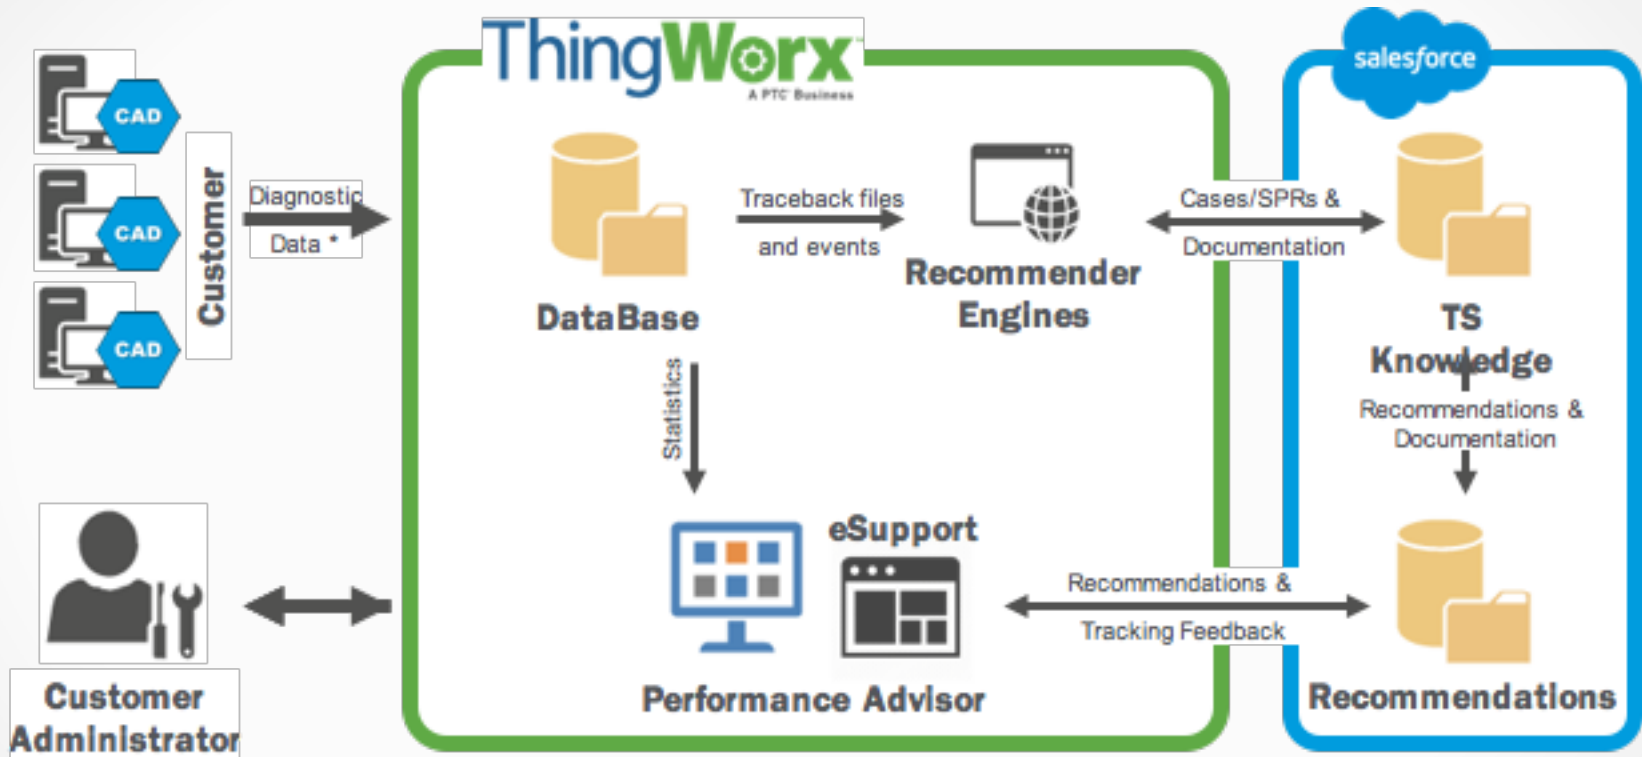

Performance Advisor for PTC Creo Architecture